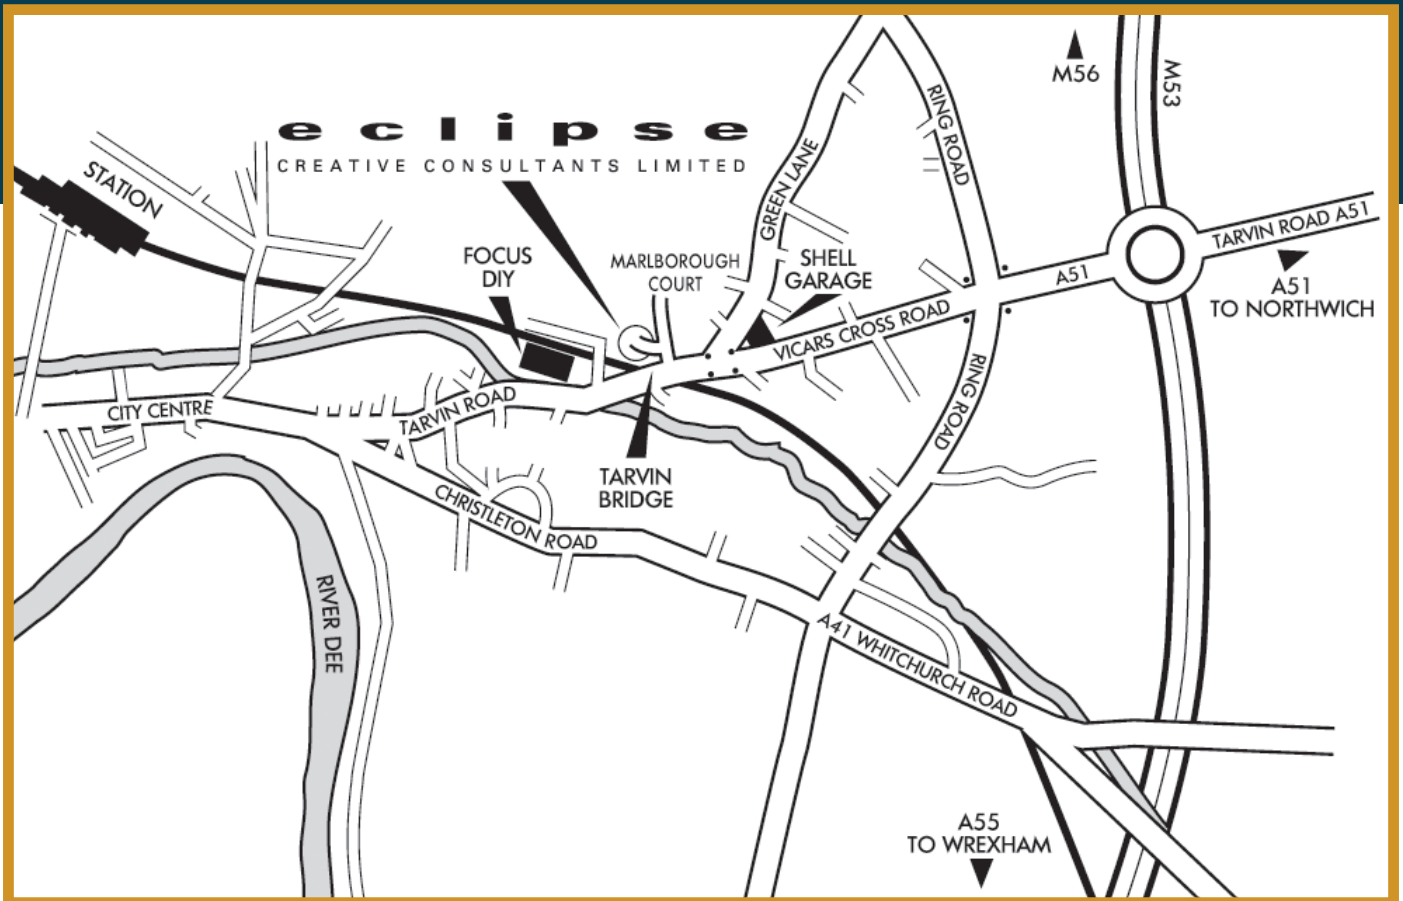

# How to find us

Grove House, Marlborough Court, Vicars Cross Road, Chester, CH3 5YE

Tel: 01244 347545 • Fax: • Email: [hello@eclipse-creative.com](mailto:hello@eclipse-creative.com)

Head towards Chester City Centre on the A51. After half a mile you will reach a set of traffic lights with a petrol station on your right hand side. Go through these lights and turn right after roughly fifty yards, then take your immediate left into Marlborough Court. Carry on straight for about twenty yards and Grove House is immediately in front of you.